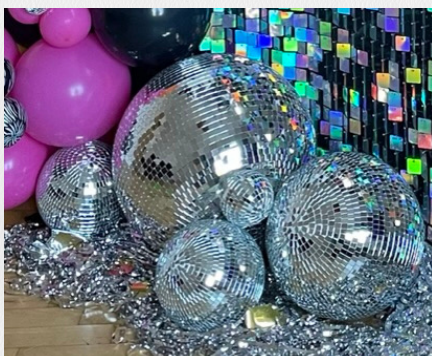

Disco Dream

- PERSONALISED WELCOME SIGN WITH LARGE BALLOON GARLAND AND THE BASE DECORATED WITH DISCO BALLS
- NEON SIGN ('TIL DEATH DO US PARTY OR CHOICE OF ALTERNATIVES)
- SHIMMER WALL BACKDROP (CHOICE OF COLOURS) WITH HALF BALLOON ARCH AND DISCO BALLS TO DECORATE THE BASE AND BETWEEN BALLOONS

£360 (+delivery)