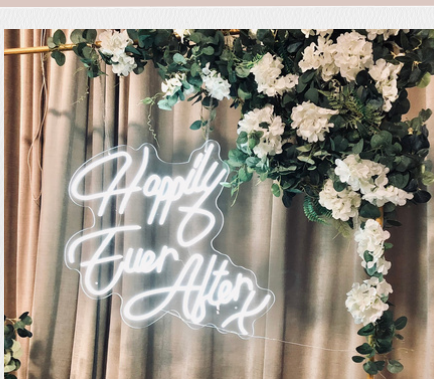

Ivory Blossom

- PERSONALISED WELCOME SIGN ON AN EASEL WITH FLORAL DECORATION (IVORY FLORALS WITH FOLIAGE)
- SIX LUXURY FLORAL CENTREPIECES (IVORY FLORALS WITH FOLIAGE)
- TOP TABLE DECORATION (COORDINATING TO CENTREPIECES)
- NEON SIGN (CHOICE OF SIGNS)
- BACKDROP (CHOICE OF FLORAL ARCHES OR A FLOWER WALL – IVORY WITH FOLIAGE)

£500 (+delivery)