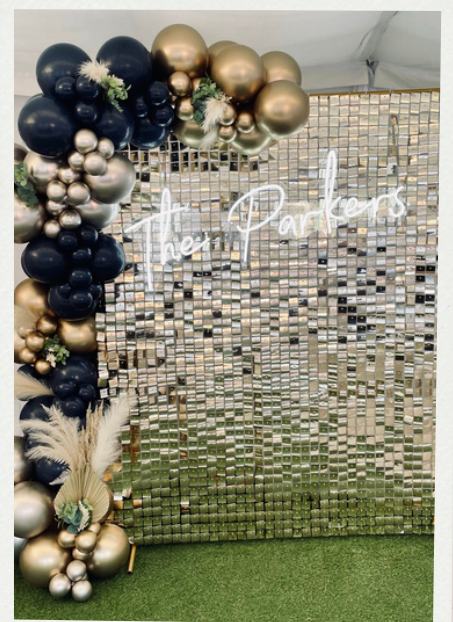

Disco Dream

- PERSONALISED WELCOME SIGN WITH LARGE BALLOON GARLAND AND THE BASE DECORATED WITH DISCO BALLS
- NEON SIGN ('TIL DEATH DO US PARTY OR CHOICE OF ALTERNATIVES)
- SHIMMER WALL BACKDROP (CHOICE OF COLOURS) WITH HALF BALLOON ARCH AND DISCO BALLS TO DECORATE THE BASE AND BETWEEN BALLOONS

£360 (+delivery)