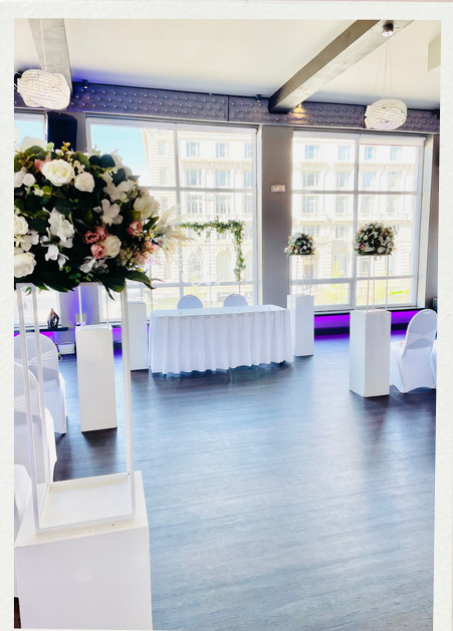

Blush Blossom

- PERSONALISED WELCOME SIGN ON AN EASEL WITH FLORAL DECORATION – IVORY AND BLUSH FLORALS WITH GREEN FOLIAGE
- SIX LUXURY FLORAL CENTREPIECES – IVORY AND BLUSH PINK FLORALS WITH GREEN FOLIAGE
- TOP TABLE DECORATION (COORDINATING TO CENTREPIECES)
- NEON SIGN (CHOICE OF SIGNS)
- BACKDROP (CHOICE OF FLORAL ARCHES OR A FLOWER WALL – BLUSH PINK AND/OR IVORY WITH GREEN FOLIAGE)

£550 (+delivery)