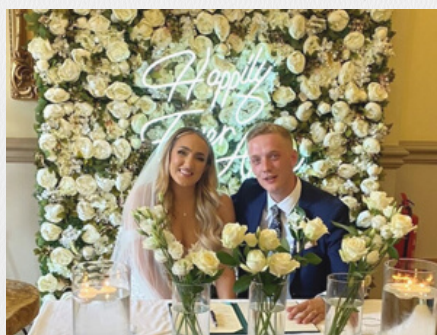

FULL TERMS AND CONDITIONS WILL BE PROVIDED WHEN A QUOTE IS ISSUED.

© ALL IMAGES COPYRIGHT 2023 FORD'S EVENTS. ALL RIGHTS RESERVED.

Ivory Blossom

- PERSONALISED WELCOME SIGN ON AN EASEL WITH FLORAL DECORATION (IVORY FLORALS WITH FOLIAGE)
- SIX LUXURY FLORAL CENTREPIECES (IVORY FLORALS WITH FOLIAGE)
- TOP TABLE DECORATION (COORDINATING TO CENTREPIECES)
- NEON SIGN (CHOICE OF SIGNS)
- BACKDROP (CHOICE OF FLORAL ARCHES OR A FLOWER WALL – IVORY WITH FOLIAGE)

£500 (+delivery)

Blush Blossom

- PERSONALISED WELCOME SIGN ON AN EASEL WITH FLORAL DECORATION – IVORY AND BLUSH FLORALS WITH GREEN FOLIAGE
- SIX LUXURY FLORAL CENTREPIECES – IVORY AND BLUSH PINK FLORALS WITH GREEN FOLIAGE
- TOP TABLE DECORATION (COORDINATING TO CENTREPIECES)
- NEON SIGN (CHOICE OF SIGNS)
- BACKDROP (CHOICE OF FLORAL ARCHES OR A FLOWER WALL – BLUSH PINK AND/OR IVORY WITH GREEN FOLIAGE)