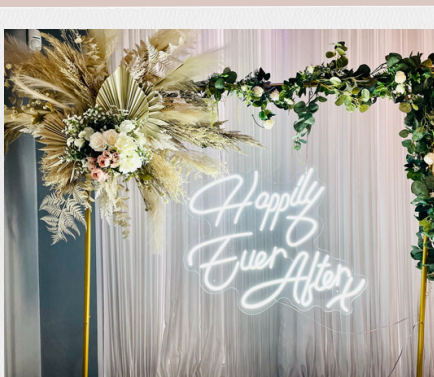

£550 (+delivery)

Bespoke Blossom

- PERSONALISED WELCOME SIGN ON AN EASEL WITH FLORAL DECORATION – BESPOKE COLOUR OPTION
- SIX LUXURY FLORAL CENTREPIECES FOR TABLES – IVORY FLORALS (AND BESPOKE COLOUR OPTION) WITH GREEN FOLIAGE
- TOP TABLE DECORATION (COORDINATING TO CENTREPIECES)
- NEON SIGN (CHOICE OF SIGNS)
- BACKDROP (FLORAL ARCH IN BESPOKE COLOUR OPTION)

from £700 (+delivery)

Pampas Paradise

- PERSONALISED WELCOME SIGN ON AN EASEL WITH PAMPAS DECORATION
- SIX LUXURY FLORAL CENTREPIECES FOR TABLES – IVORY FLORALS WITH GREEN FOLIAGE AND PAMPAS
- TOP TABLE DECORATION (COORDINATING TO CENTREPIECES)
- NEON SIGN (CHOICE OF SIGNS)
- BACKDROP (CHOICE OF PAMPAS ARCH OR A FLOWER WALL WITH ADDED PAMPAS DECORATION.

from £700 (+delivery)

(OPTION TO ADD COLOURED FLORALS - PRICE ON REQUEST)

Disco Dream

- PERSONALISED WELCOME SIGN WITH LARGE BALLOON GARLAND AND THE BASE DECORATED WITH DISCO BALLS
- NEON SIGN ('TIL DEATH DO US PARTY OR CHOICE OF ALTERNATIVES)
- SHIMMER WALL BACKDROP (CHOICE OF COLOURS) WITH HALF BALLOON ARCH AND DISCO BALLS TO DECORATE THE BASE AND BETWEEN BALLOONS