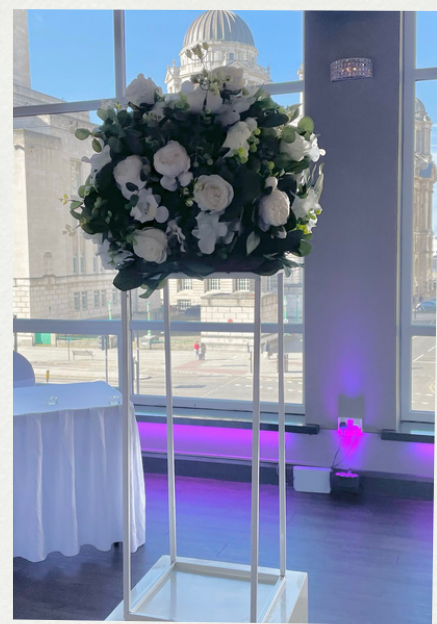

Ivory Blossom

- PERSONALISED WELCOME SIGN ON AN EASEL WITH FLORAL DECORATION (IVORY FLORALS WITH FOLIAGE)
- SIX LUXURY FLORAL CENTREPIECES (IVORY FLORALS WITH FOLIAGE)
- TOP TABLE DECORATION (COORDINATING TO CENTREPIECES)
- NEON SIGN (CHOICE OF SIGNS)
- BACKDROP (CHOICE OF FLORAL ARCHES OR A FLOWER WALL – IVORY WITH FOLIAGE)

£500 (+delivery)