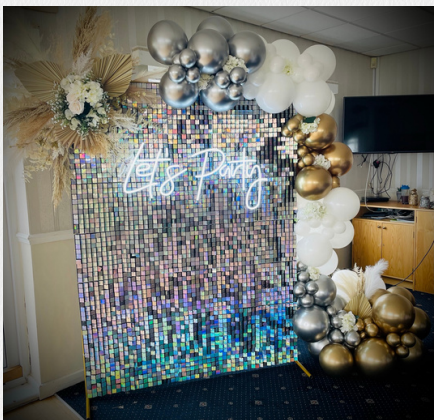

Disco Dream

- PERSONALISED WELCOME SIGN WITH LARGE BALLOON GARLAND AND THE BASE DECORATED WITH DISCO BALLS
- NEON SIGN ('TIL DEATH DO US PARTY OR CHOICE OF ALTERNATIVES)
- SHIMMER WALL BACKDROP (CHOICE OF COLOURS) WITH HALF BALLOON ARCH AND DISCO BALLS TO DECORATE THE BASE AND BETWEEN BALLOONS

£360 (+delivery)